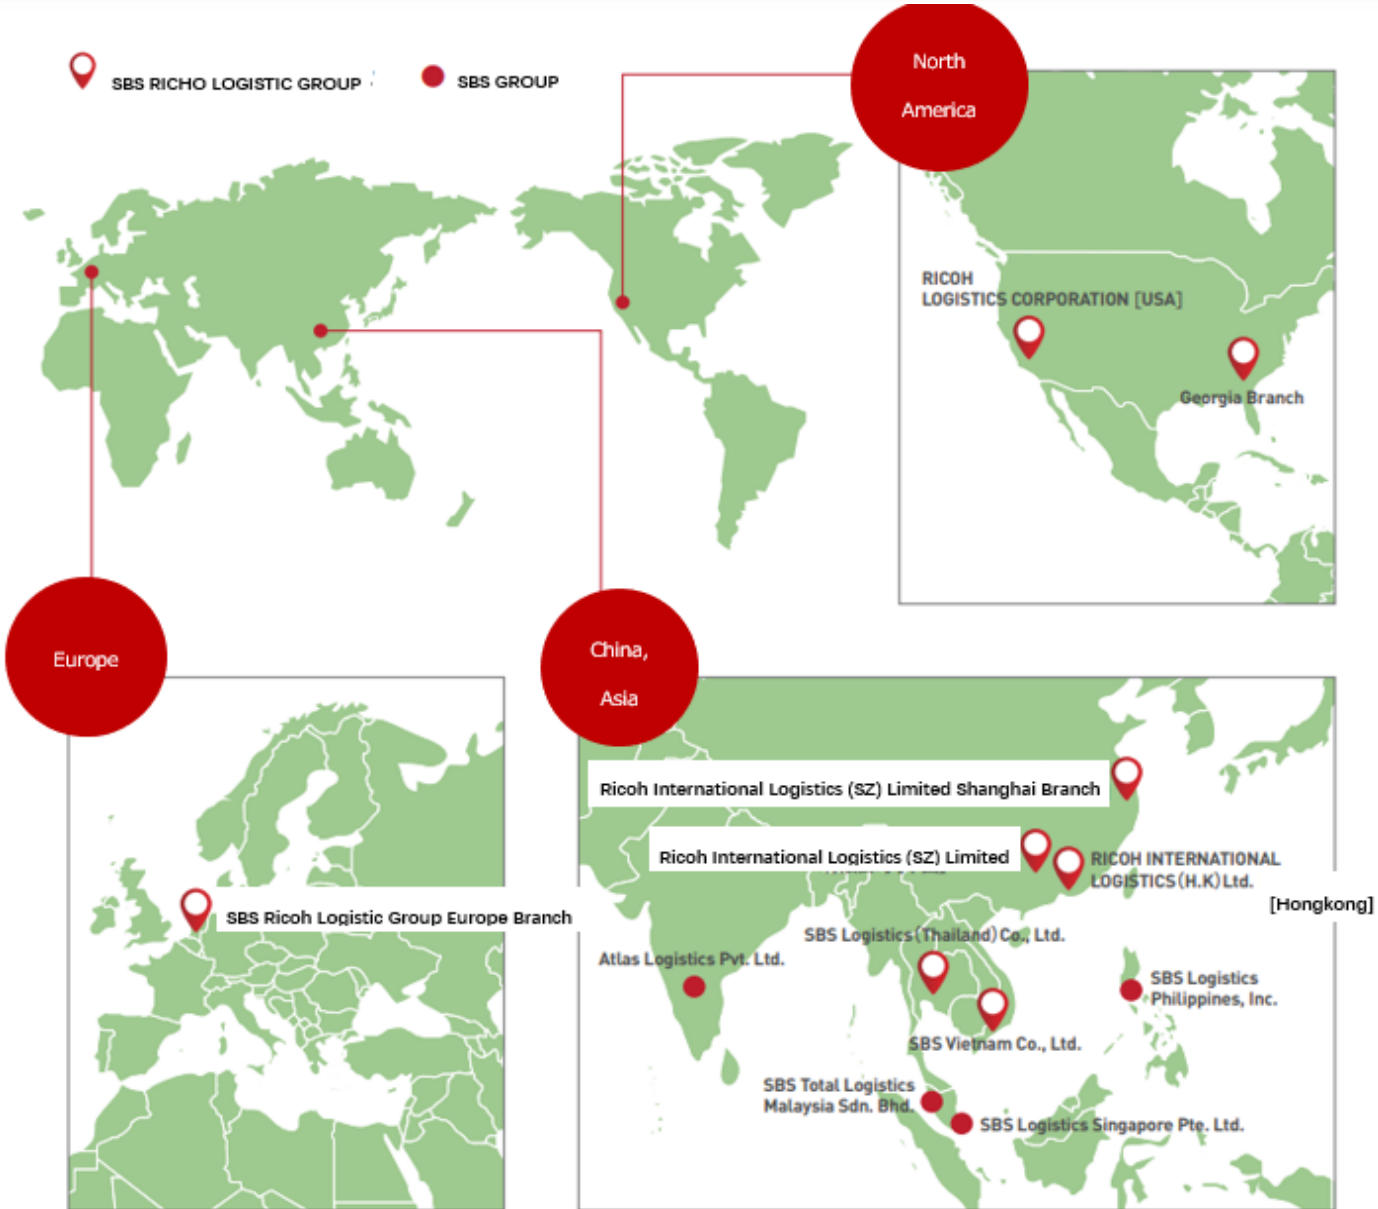

In international logistics, we have established a transportation and distribution network and a distribution base network, which is import and export mainly between China and Asia, North America, Europe. By providing services such as forwarding of sea and air transportation and agency of import / export procedures, we strongly support our customers' global supply chain management in terms of logistics.

◆ Mostly in Asia, to Europe and the world to provide **secure, safe and reliable** logistics services.

Ultra-low sea freight! ! !

[Assist customer C/D]

It is not limited to exporting from China and can provide international trade logistics services on all continents of the world. We have achieved transportation in **170 cities in 41 countries** around the world.

From the originating airport to the destination airport, we can provide high-quality services by using **ULD** (Partly).

Global Network Of Ricoh International

International logistics services supported by the transportation records of 160 cities in 32 countries around the world.

We have established an overseas network covering Asia, Europe and the United States. We provide a variety of international logistics functions centered on freight forwarding.

Contact list

Ricoh International Logistics (HK) Limited