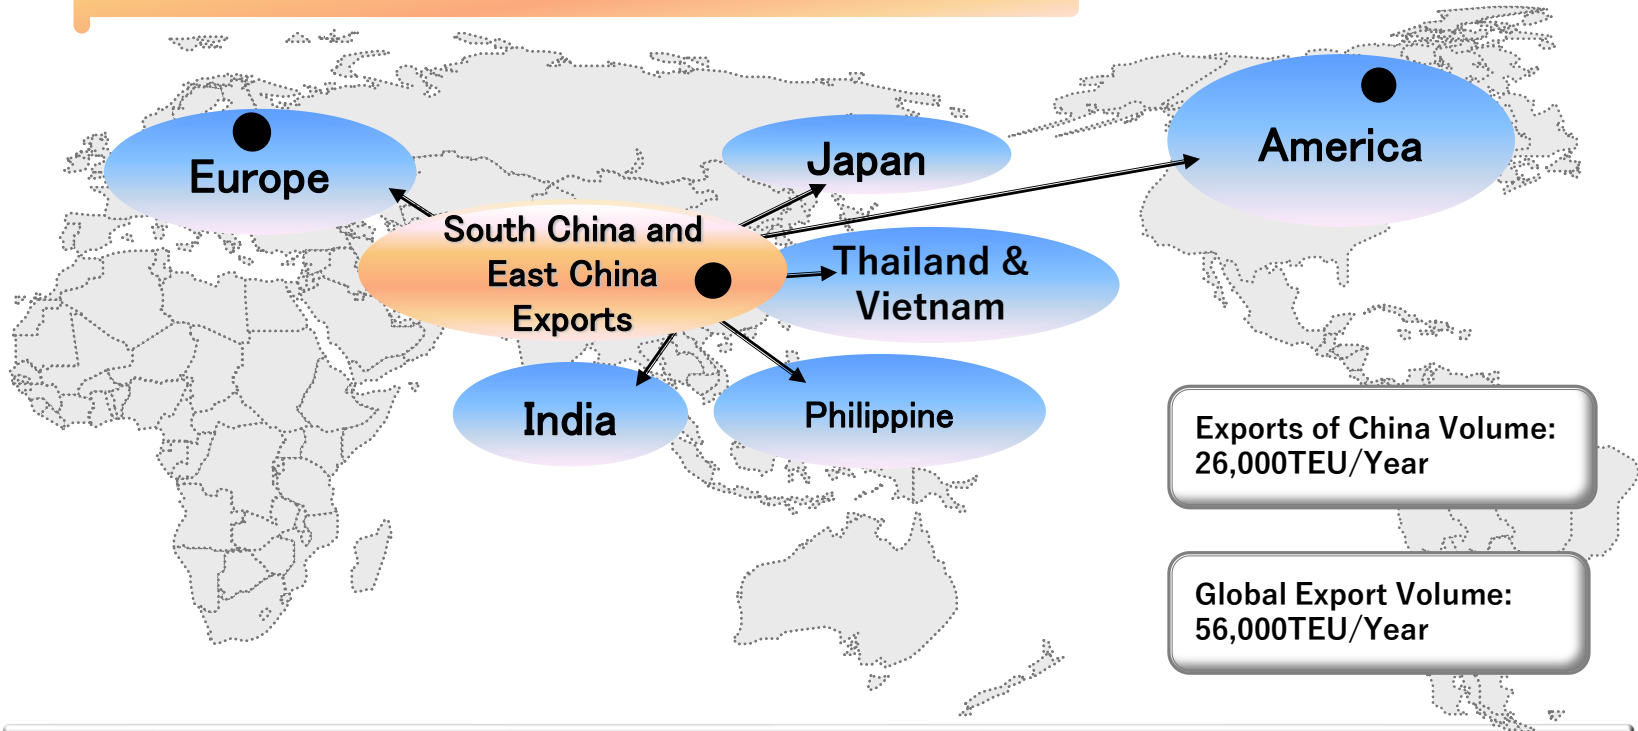

RICOH INTERNATIONAL LOGISTICS (HK) LIMITED

Business Profile

Established as a logistics subsidiary of the Ricoh Group, a major precision equipment manufacturer, We handle more than 300,000 medium and large size precision instruments annually. We have been responsible for supply chain management not only in China but also in global markets such as Europe, the United States and Asia. Ricoh International is a logistics professional who provides logistics services that support electronic component and precision equipment manufacturers and nationwide delivery services that deliver and collect consumables.

In international logistics, we have established a transportation and distribution network and a distribution base network, which is import and export mainly between China and Asia, North America, Europe. By providing services such as forwarding of sea and air transportation and agency of import / export procedures, we strongly support our customers' global supply chain management in terms of logistics.

◆ Mostly in Asia, to Europe and the world to provide **secure, safe and reliable** logistics services.

Ultra-low sea freight! ! !

[Assist customer C/D]

It is not limited to exporting from China and can provide international trade logistics services on all continents of the world. We have achieved transportation in **170 cities in 41 countries** around the world.

From the originating airport to the destination airport, we can provide high-quality services by using **ULD** (Partly).

Global Network Of Ricoh International

International logistics services supported by the transportation records of 160 cities in 32 countries around the world.